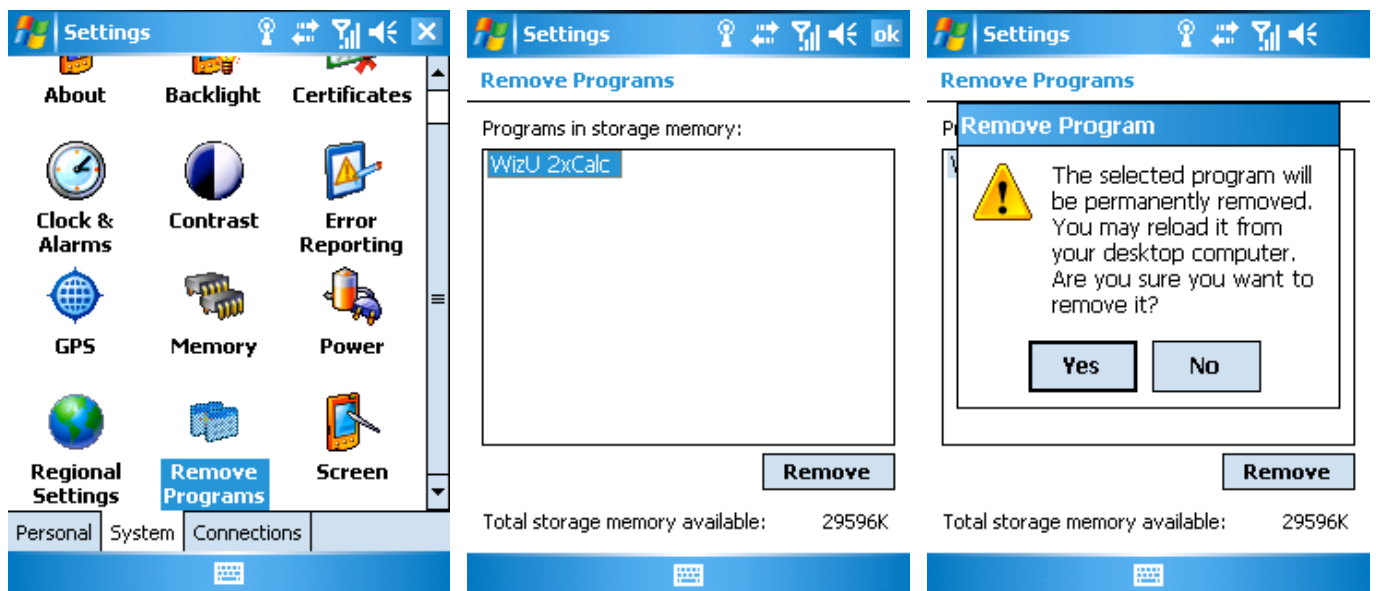

UNINSTALLATION

If you wish to uninstall the program, just run the "Remove Program" system tool and select WizU 2xCalc in the list, and voila.