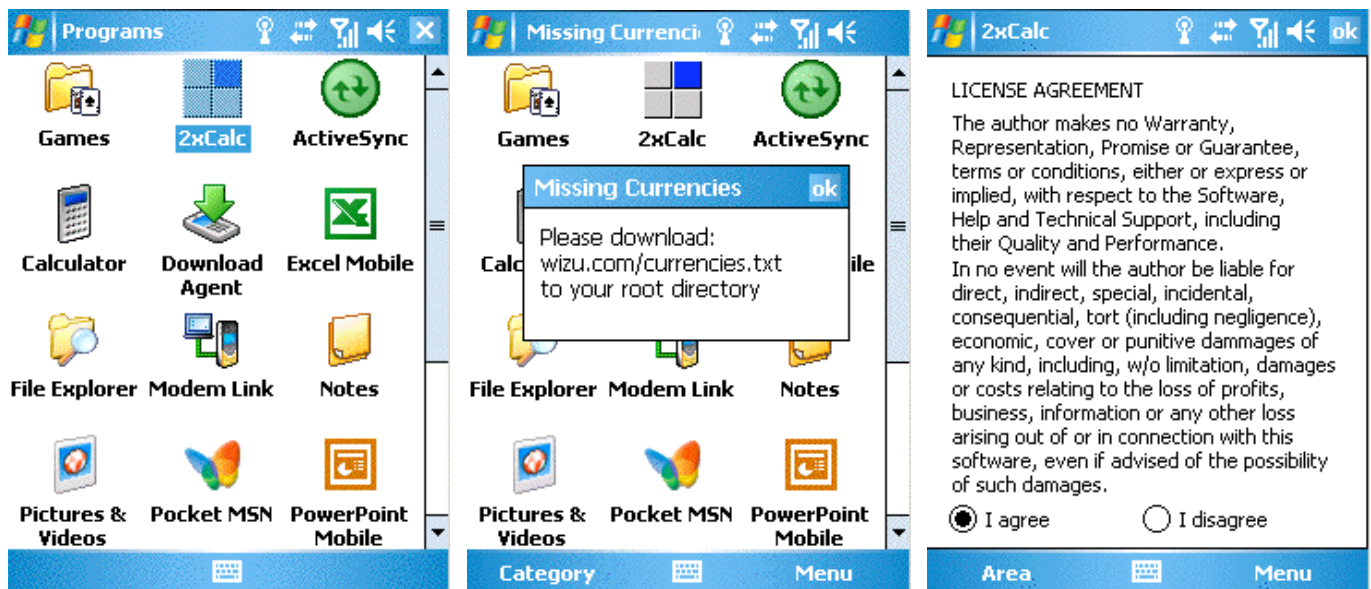

Just download and run the [2xCalc-setup.CAB](#) file on your handheld.

The program file: **2xCalc.exe** will be installed, by default in the **Program Files\2xCalc** directory.

FIRST STEPS

Please select 2xCalc in the list and read the License Agreement: