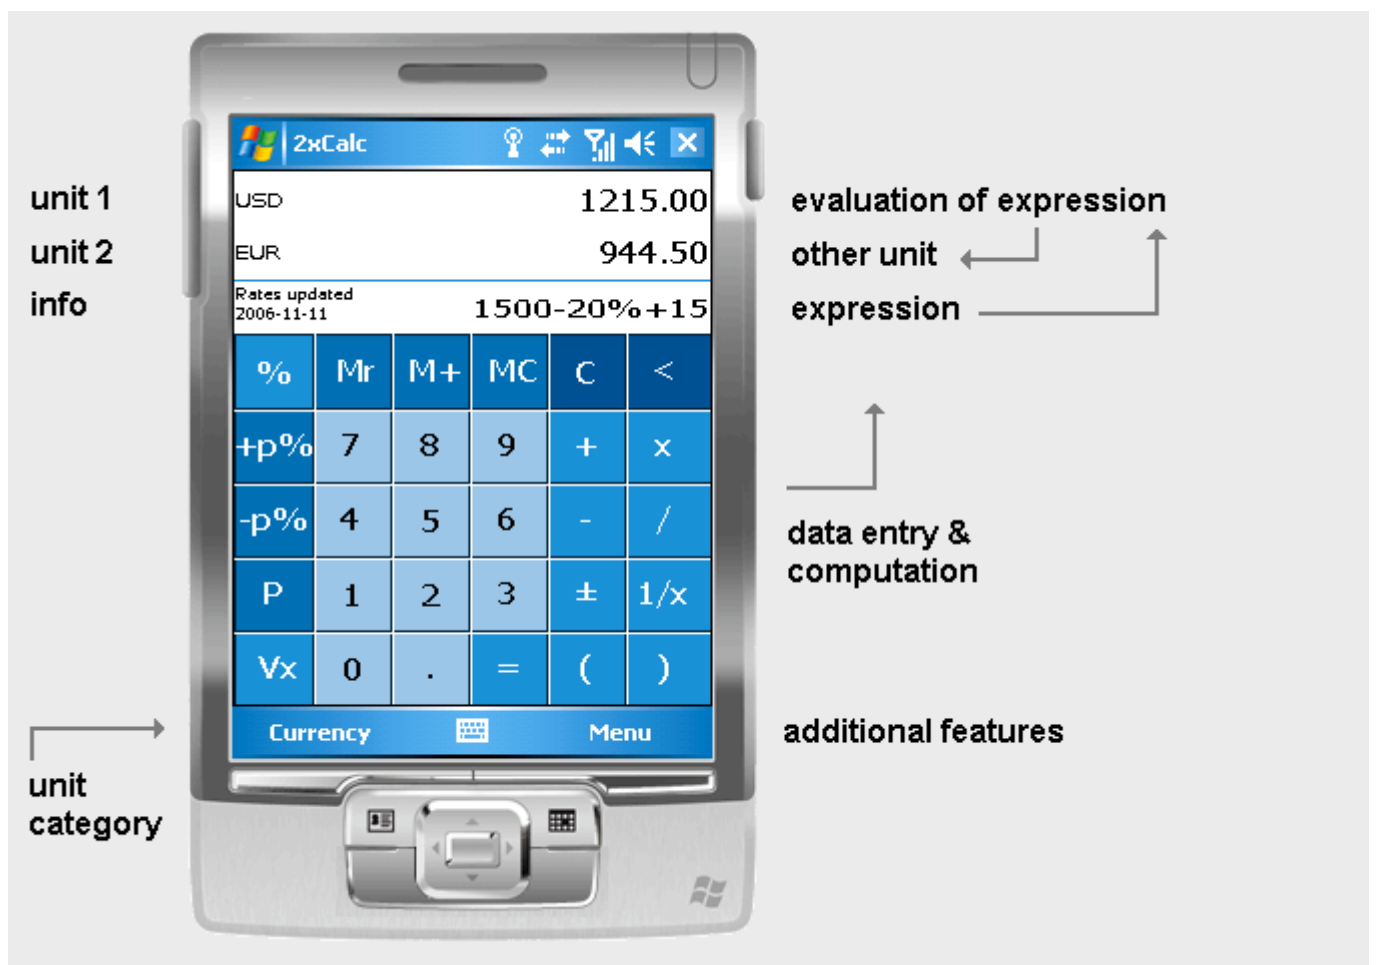

Currencies can be updated through your PC or directly over the air for WiFi PDAs.

LAYOUT

SUPPORTED DEVICES

The following Pocket PC platforms are supported:

- Windows Mobile 2003
- Windows Mobile 2003 SE (Second Edition) and
- Windows Mobile 5.0