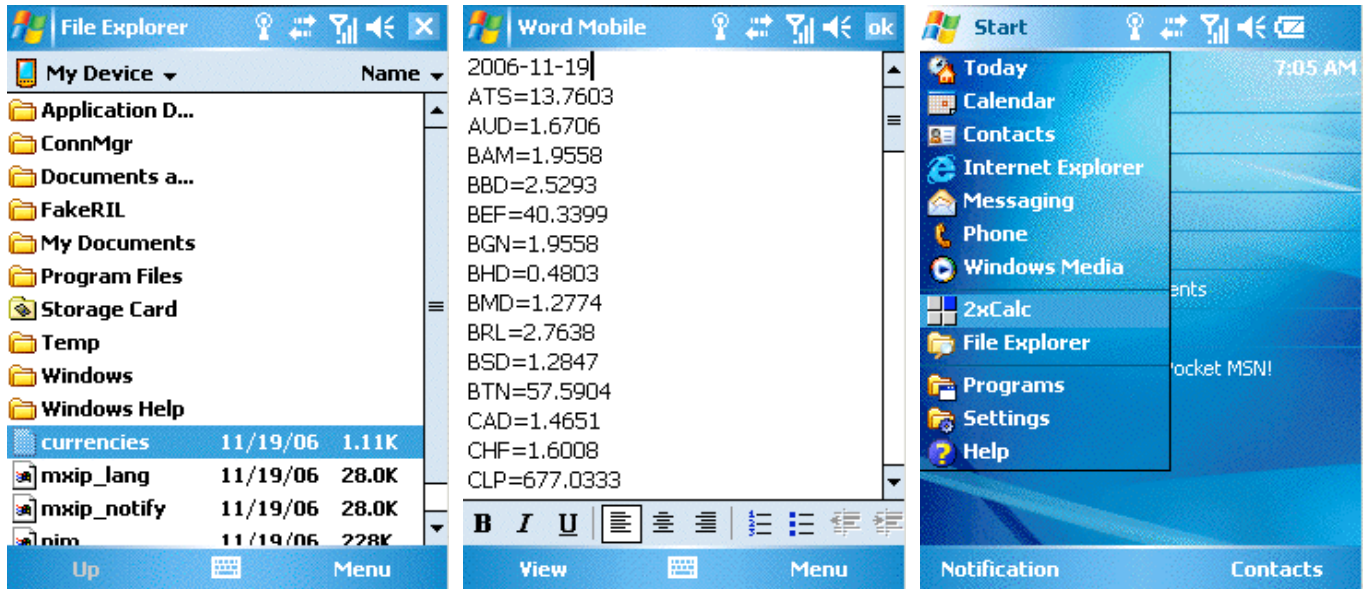

CURRENCY RATES

You can download the currency rates update anytime from www.wizu.com/currencies.txt
The file includes about 90 currencies and is refreshed daily from European and North-American banks.
Just download it to your root \ directory. You can even edit the file with Word Mobile™