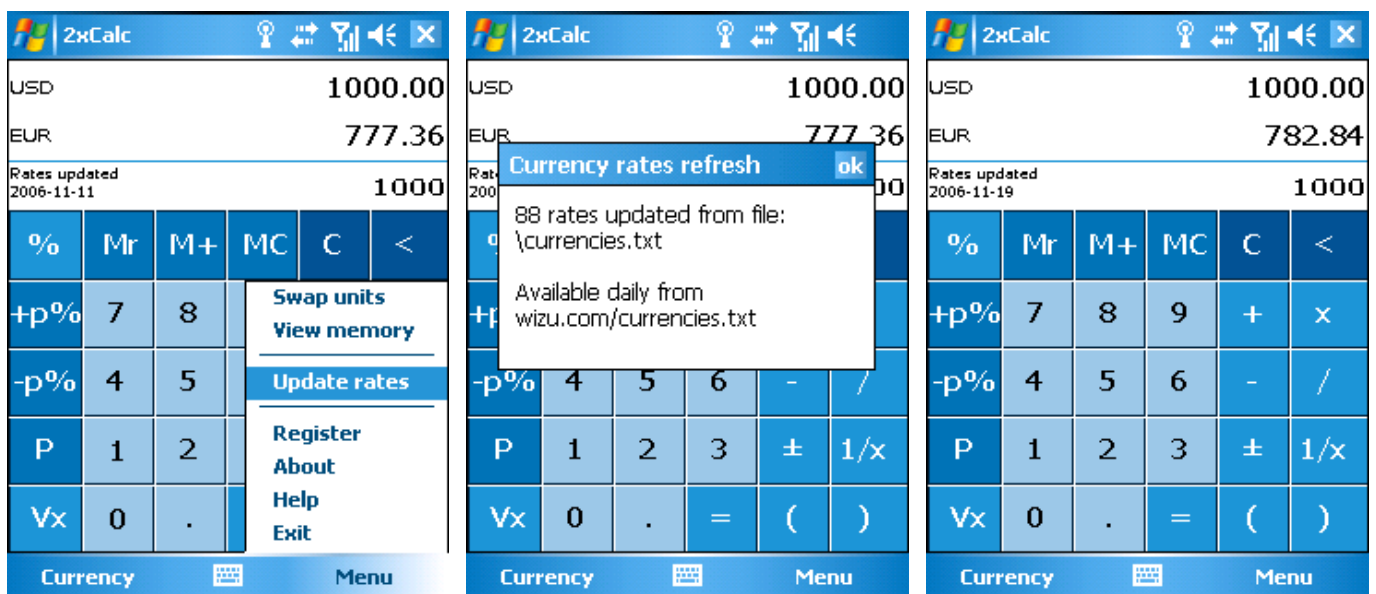

CURRENCY UPDATE

Once the **currencies.txt** file is downloaded, 2xCalc will automatically update the rates at next run.
If the program is still running, you can also force the update, through the lower-right menu, as follows: