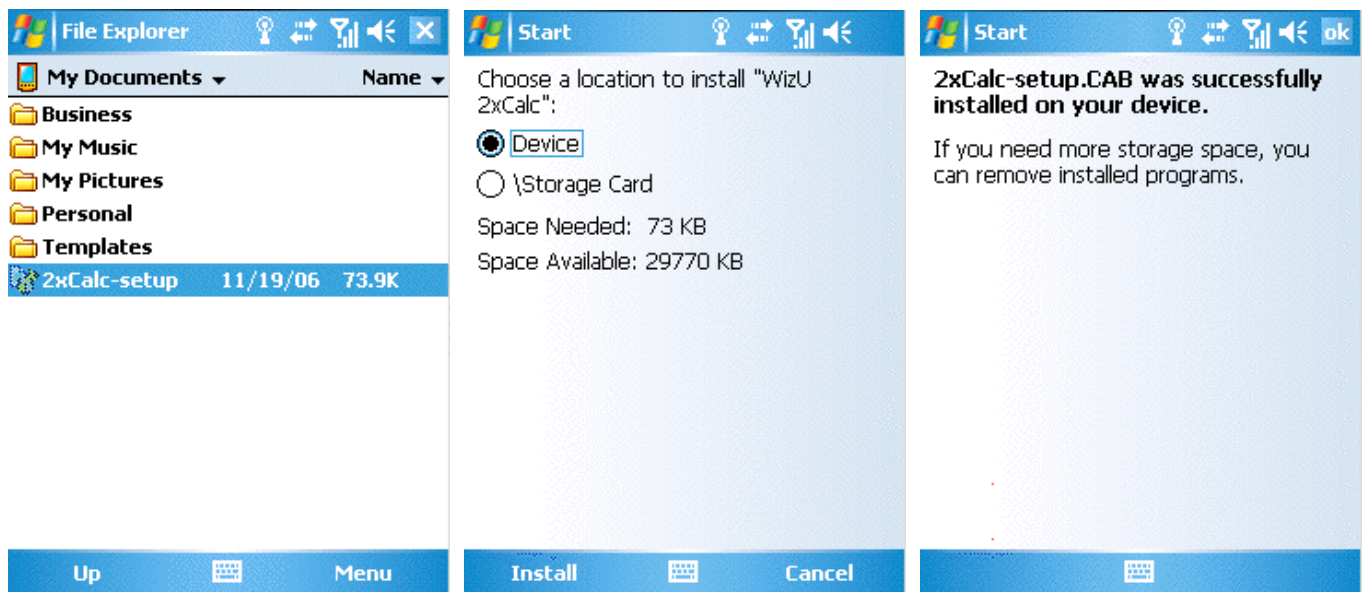

INSTALLATION

Just download and run the [2xCalc-setup.CAB](#) file on your handheld.

The program file: **2xCalc.exe** will be installed, by default in the **Program Files\2xCalc** directory.