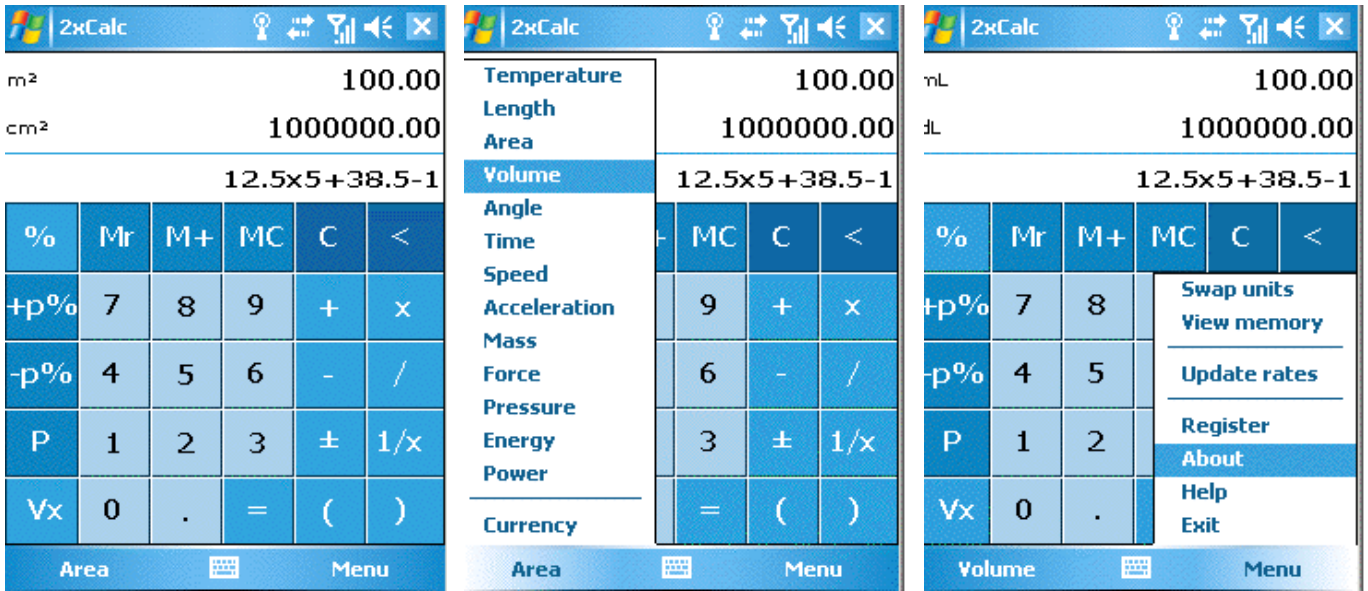

Just download and run the [2xCalc-setup.CAB](#) file on your handheld.

The program file: **2xCalc.exe** will be installed, by default in the **Program Files\2xCalc** directory.

FIRST STEPS

Please select 2xCalc in the list and read the License Agreement:

MENUS

To change the category of units, just click on the lower-left menu item. There are 14 different categories. The lower-right menu lets you

- swap the units
- view the memory & percent registers
- update the currency rates - if you downloaded a new currencies.txt file in your root \ directory
- register your product – through www.wizu.com/2xCalcforWindowsMobile.html
- browse the embedded help file