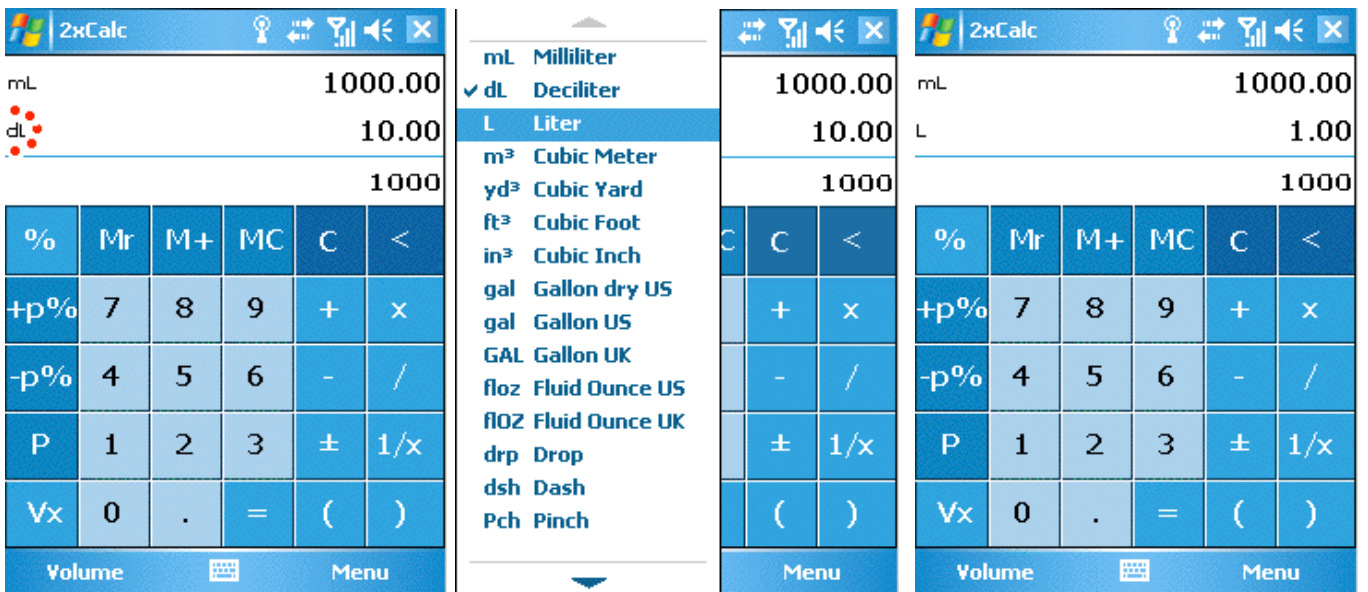

UNITS

Just click on any of the two unit labels to select another unit, in the popup list: